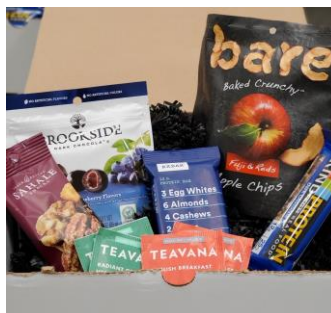

Energy Boost
\$27 includes shipping

Coffee Break
\$29 includes shipping

Healthy Bites
\$27 includes shipping

Snackin'
\$23 includes shipping

GREAT FOR TEAM MEETINGS, ANNIVERSARIES, BIRTHDAYS, CELEBRATIONS AND MORE!
SELECT THE TREAT BOX, PROVIDE THE ADDRESS AND CUSTOMIZE A MESSAGE.
THEN WE MAIL TO THEIR FRONT DOOR.

Select the treat box, send us
recipients P/J Number and provide
a customized message.

Then we mail to their front door.

EMAIL US AT ARAMARK@EDWARDJONES.COM TO PLACE YOUR ORDER

Healthy Bites - \$27

- 2 – Kind Bar Plus Dark Chocolate
- 1 – Skinny Pop Original
- 1 – Sahale Classic Fruit and Nut Trail Mix
- 1 – Plentil Chips Lentil Light Sea Salt
- 1 – Bare Chips Coconut Simply Toasted

Energy Boost- \$27

- 2 – Teavana Green Tea & English Tea
- 1 – RXBar Protein Blueberry
- 1 – Bare Chips Apple Fuji & Red
- 1 – Kind Bar Plus Dark Chocolate
- 1 – Sahale Almonds California Dry Roasted
- 1 – Brookside Dark Chocolate Acai Blueberry